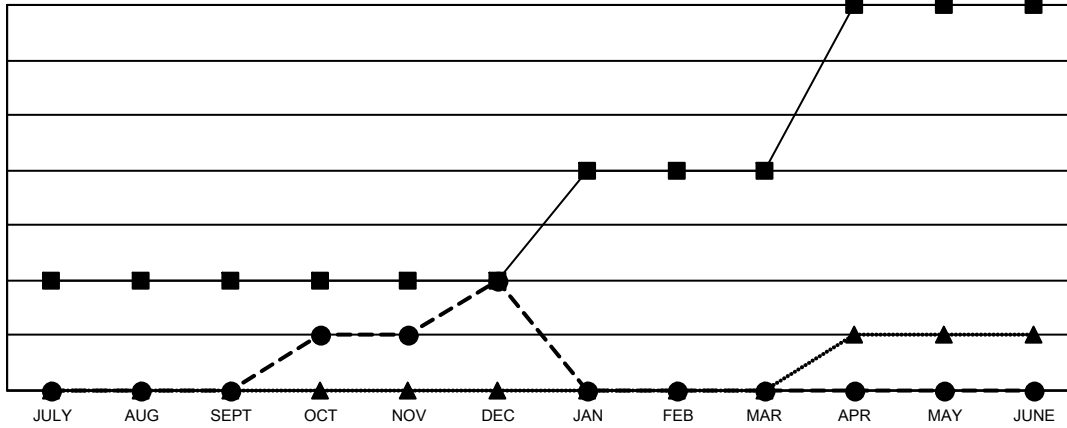

GMT MONTHLY MEMBERSHIP PROGRESS REPORT

Results as of: 12/31/2023

Multiple District 117

LOCATION: GREECE

GMT: OPEN

GMT CA 4

Clubs			
RESULTS FOR 2023-2024			
QUARTER	NEW CLUB GOAL	NEW CLUBS	DROPPED CLUBS
JULY/AUG/SEPT	2	0	0
OCT/NOV/DEC	0	2	6
JAN/FEB/MAR	2	0	0
APR/MAY/JUNE	3	0	0

Members			
RESULTS FOR 2023-2024			
QUARTER	MEMBER GROWTH NET GOAL	MEMBER GROWTH ACTUAL	DROPPED MEMBERS ACTUAL (including transfers)
JULY/AUG/SEPT	17	49	38
OCT/NOV/DEC	15	100	192
JAN/FEB/MAR	23	0	0
APR/MAY/JUNE	25	0	0

GOALS AND ACTUAL NEW CLUBS CUMULATIVE

- - CURRENT YEAR GOALS FOR NEW CLUBS
- - CURRENT YEAR ACTUAL NEW CLUBS
- ▲ - LAST YEAR ACTUAL NEW CLUBS

GOALS AND ACTUAL MEMBERS CUMULATIVE

- - MEMBER GROWTH NET GOAL
- - MEMBER GROWTH ACTUAL
- ▲ - LAST YEAR MEMBERSHIP ACTUAL