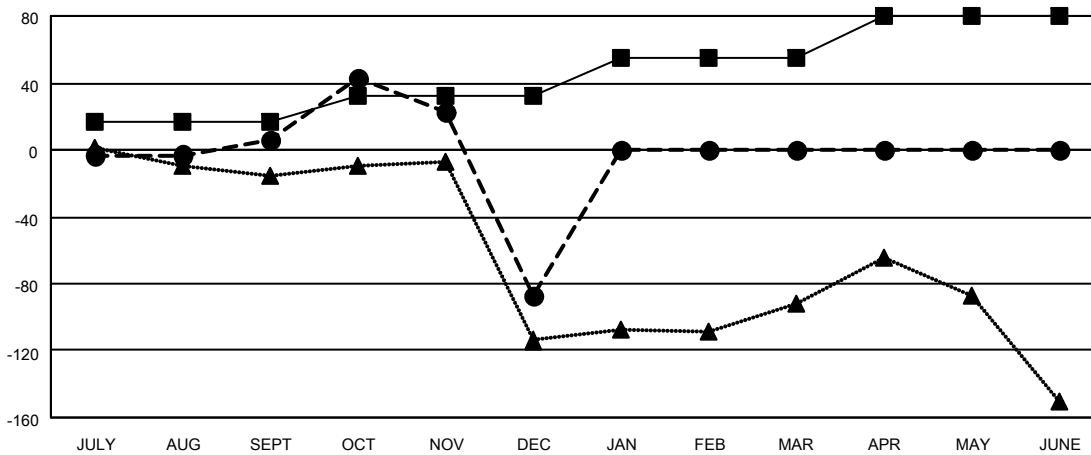

GMT MONTHLY MEMBERSHIP PROGRESS REPORT

Results as of: 12/31/2023

Multiple District 117

LOCATION: GREECE

GMT: OPEN

GMT CA 4

Clubs			
RESULTS FOR 2023-2024			
QUARTER	NEW CLUB GOAL	NEW CLUBS	DROPPED CLUBS
JULY/AUG/SEPT	2	0	0
OCT/NOV/DEC	0	2	6
JAN/FEB/MAR	2	0	0
APR/MAY/JUNE	3	0	0

Members			
RESULTS FOR 2023-2024			
QUARTER	MEMBER GROWTH NET GOAL	MEMBER GROWTH ACTUAL	DROPPED MEMBERS ACTUAL (including transfers)
JULY/AUG/SEPT	17	49	38
OCT/NOV/DEC	15	100	192
JAN/FEB/MAR	23	0	0
APR/MAY/JUNE	25	0	0

GOALS AND ACTUAL NEW CLUBS CUMULATIVE

- - CURRENT YEAR GOALS FOR NEW CLUBS
- - CURRENT YEAR ACTUAL NEW CLUBS
- ▲ - LAST YEAR ACTUAL NEW CLUBS

GOALS AND ACTUAL MEMBERS CUMULATIVE

- - MEMBER GROWTH NET GOAL
- - MEMBER GROWTH ACTUAL
- ▲ - LAST YEAR MEMBERSHIP ACTUAL